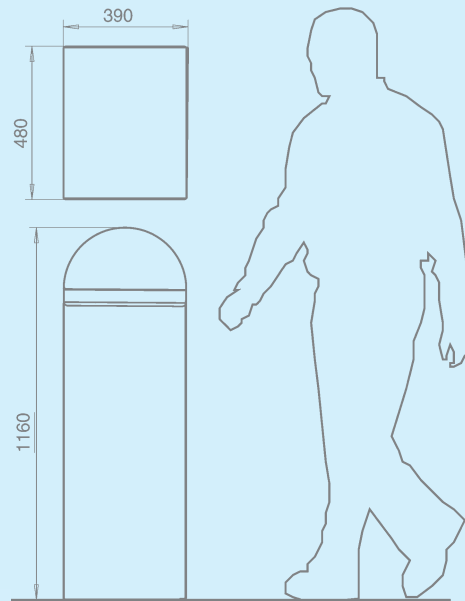

FINBIN®

Other Designs

FinBin® Archie

RAL3000

RAL6024

RAL9006

RAL5010

FinBin® Archie

Measurements (h x w x d): 1160 x 480 x 390 mm

Aperture (h x w): 200 x 385 mm

Weight: 24 kg

Liner: 150 l

Material: Powder coated steel

Metal thickness: 1,25 mm