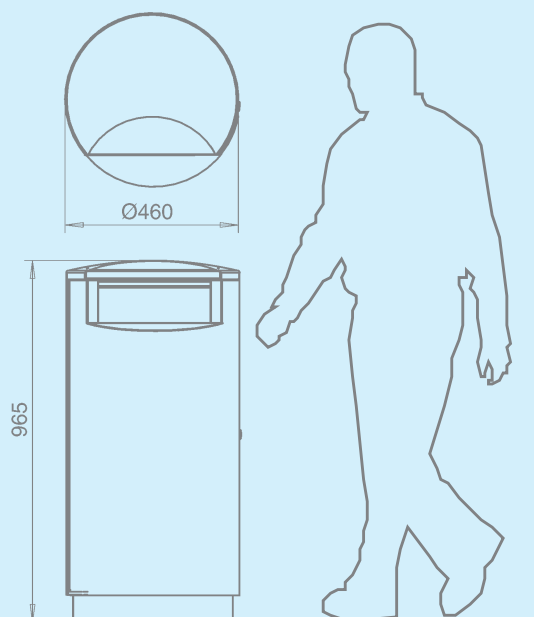

FINBIN®

City Series

FinBin® City 140

RAL6005

RAL6009

RAL9005

RAL9006

RAL9007

SST

FinBin® City 140

Measurements (h x diam.): 885 x 460 mm

Aperture (h x w): 115 x 300 mm

Weight: 34 kg

Liner: 101 l

Liner with ashtray: 86 l

Material: Powder coated steel or SST

Metal thickness: 2 mm

Accessories