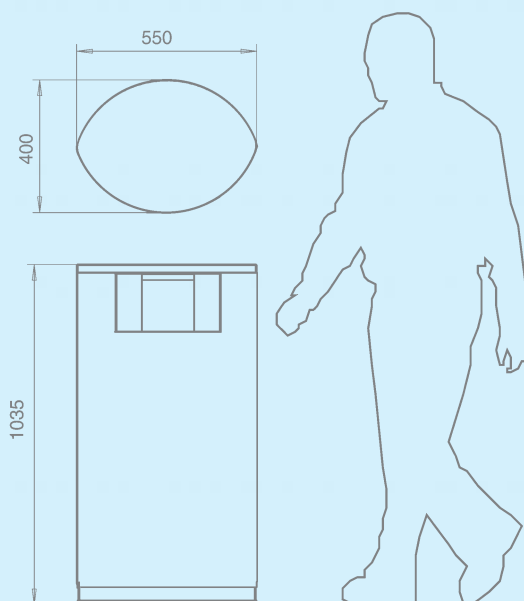

FINBIN®

Other Designs

FinBin® Oval & Oval MediaBin